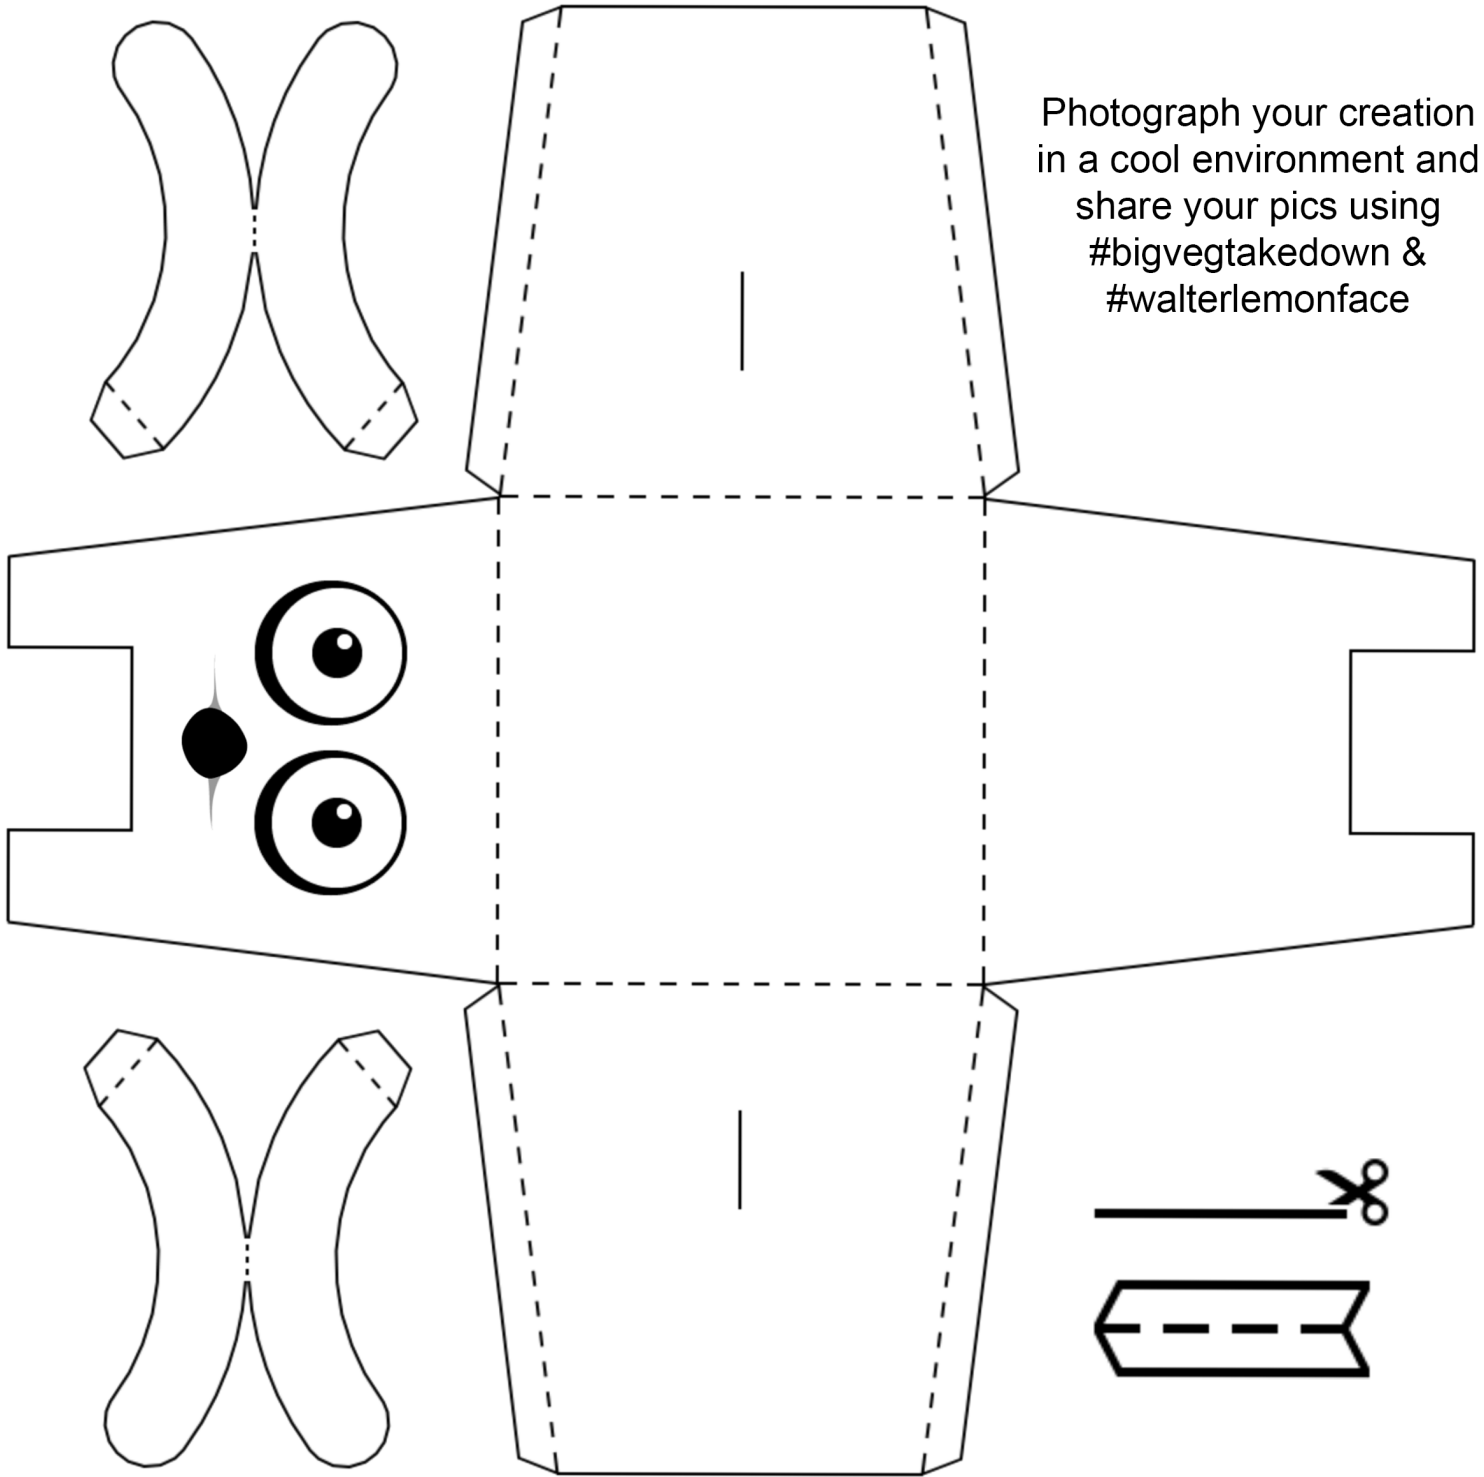

# WALTER LEMONFACE

## THE BIG VEG TAKEDOWN

Colour, cut out and construct your own veg warrior!

Photograph your creation in a cool environment and share your pics using #bigvegtakedown & #walterlemonface

Supported using public funding by  
**ARTS COUNCIL ENGLAND**