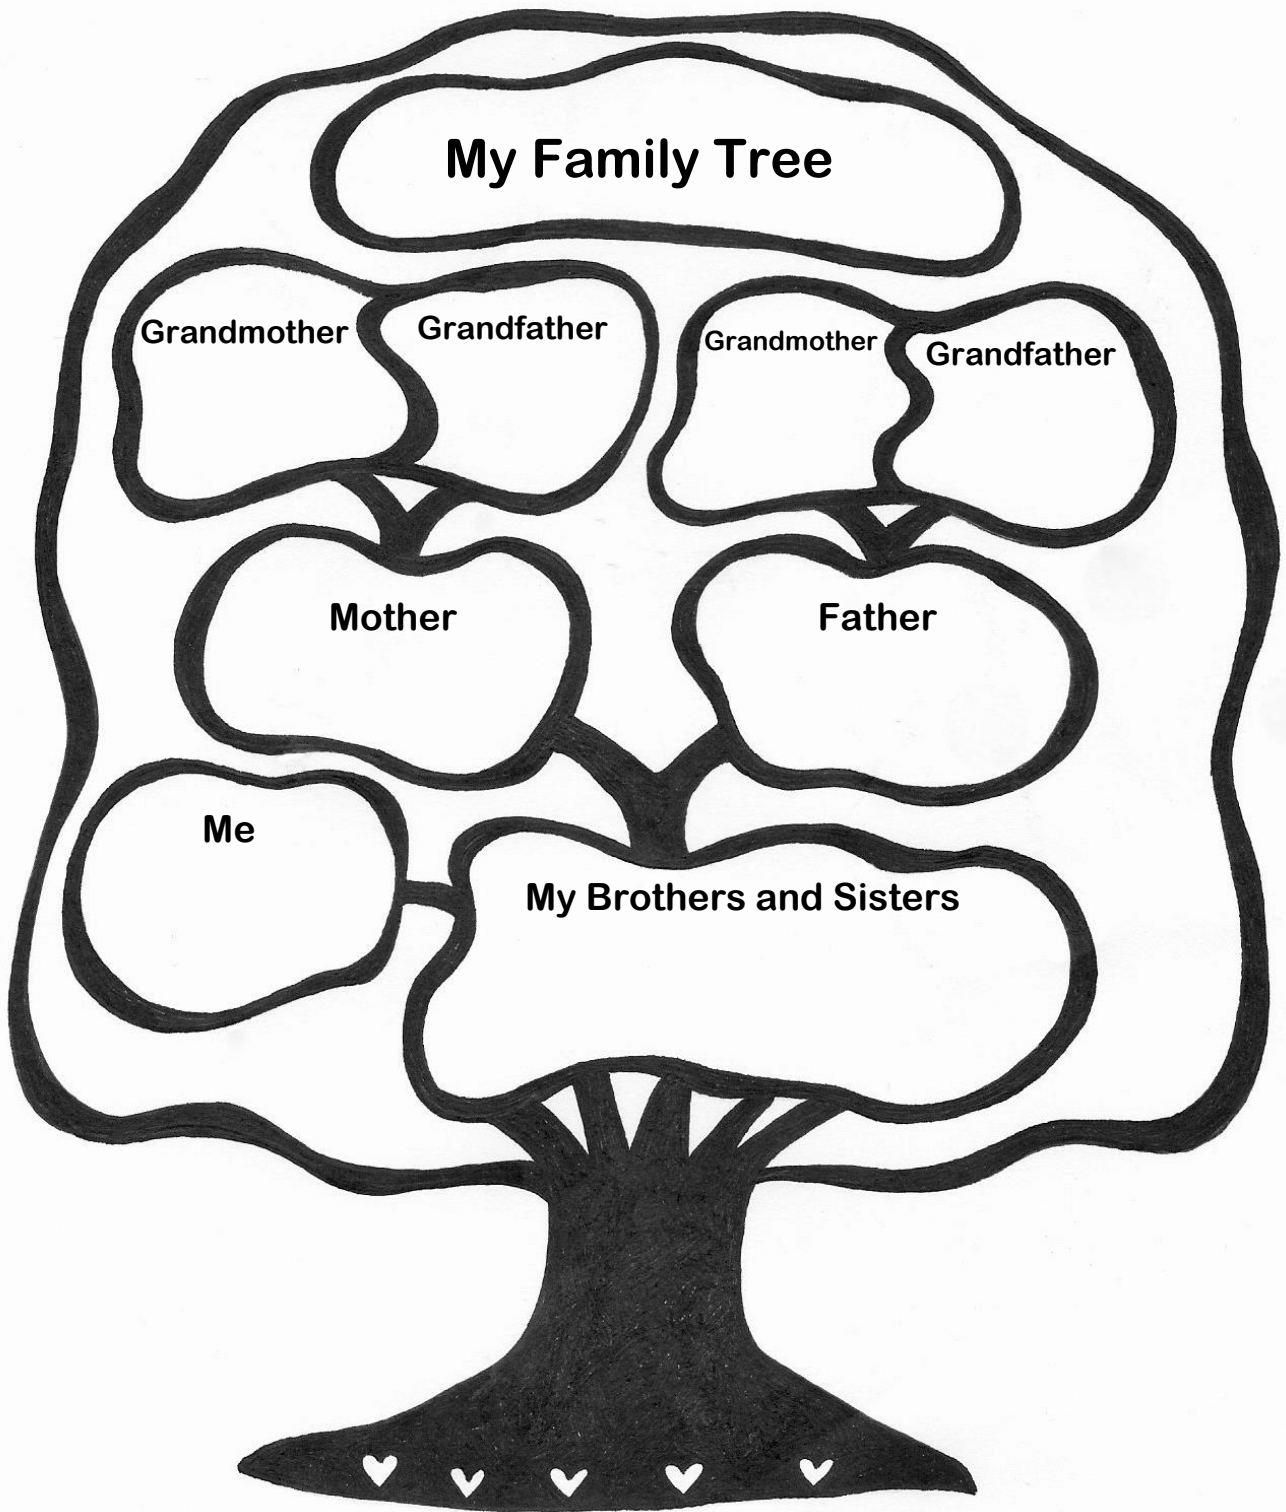

## People of Sherwood – Family Tree

Welcome to the world of artist Emma Wilmot, who lived in the Sherwood Forest area of Nottinghamshire in the 1840s, almost 200 years ago!

Emma and her husband, Edward Woollett Wilmot, had four children together whilst living at Sparken House in Worksop, Nottinghamshire. After leaving Nottinghamshire, Emma gave birth to another son, Reginald.

Below is a family tree that could have been made by Emma and Edward Wilmot's eldest daughter, Emma Maria.

Colour in Emma's family tree and then create your own family tree on the next page. You could fill in the names and birth years of your family members, or even draw pictures or insert photographs...

*If this template is not suitable for your family, why not draw your own or add some extra branches?*

**People of Sherwood**

To find out more about the Miner2Major People of Sherwood project visit:

<https://miner2major.nottinghamshire.gov.uk/>