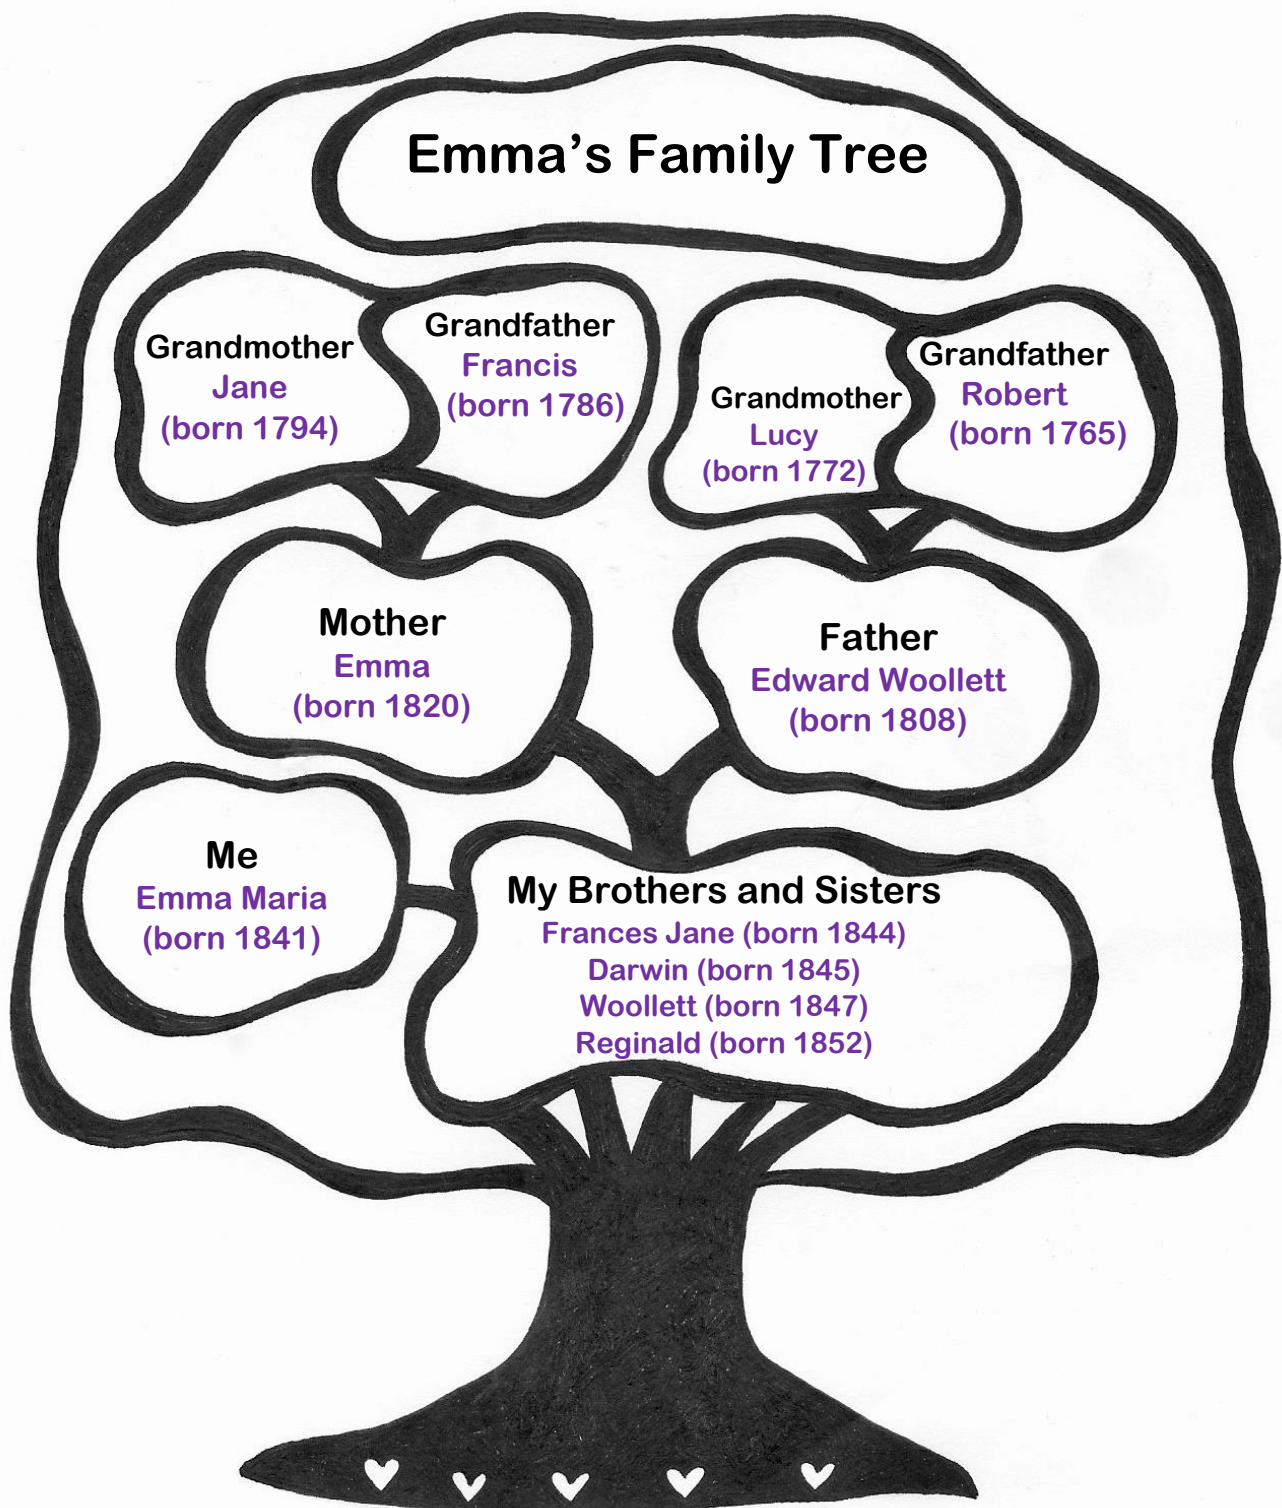

## People of Sherwood – Family Tree

Welcome to the world of artist Emma Wilmot, who lived in the Sherwood Forest area of Nottinghamshire in the 1840s, almost 200 years ago!

Emma and her husband, Edward Woollett Wilmot, had four children together whilst living at Sparken House in Worksop, Nottinghamshire. After leaving Nottinghamshire, Emma gave birth to another son, Reginald.

Below is a family tree that could have been made by Emma and Edward Wilmot's eldest daughter, Emma Maria.

Colour in Emma's family tree and then create your own family tree on the next page. You could fill in the names and birth years of your family members, or even draw pictures or insert photographs...

*If this template is not suitable for your family, why not draw your own or add some extra branches?*

**People of Sherwood**

To find out more about the Miner2Major People of Sherwood project visit:

<https://miner2major.nottinghamshire.gov.uk/>